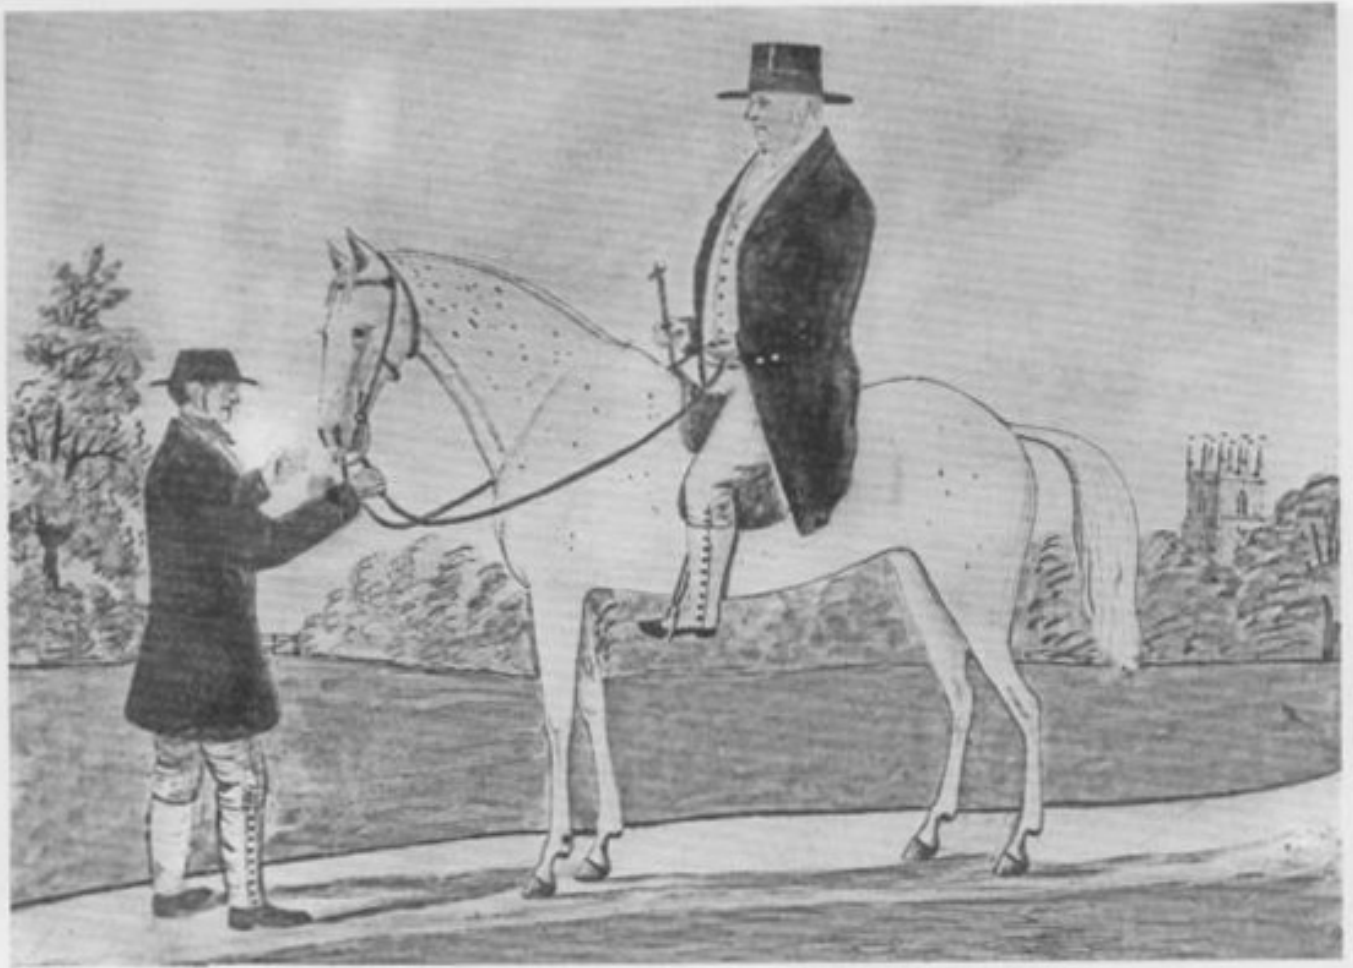

Fig 1—Bird's eye map of Deddington by Joseph Wilkins (from the east)

Fig 2—Stone effigy in the church

Fig 3— East end of Church (Joseph Wilkins)

Fig 4—West end of Church (Joseph Wilkins)

Fig 5.—Castle house when a farm

Fig 6—Nathaniel Stilgoe with his servant Thomas Hayward,
from a sepia drawing by Joseph Wilkins

Fig 7—The Pavillion (from a photograph)

Fig 8—Portrait of John Knibbs, Town Crier and Ale Taster
'by appointment of Court Leet'