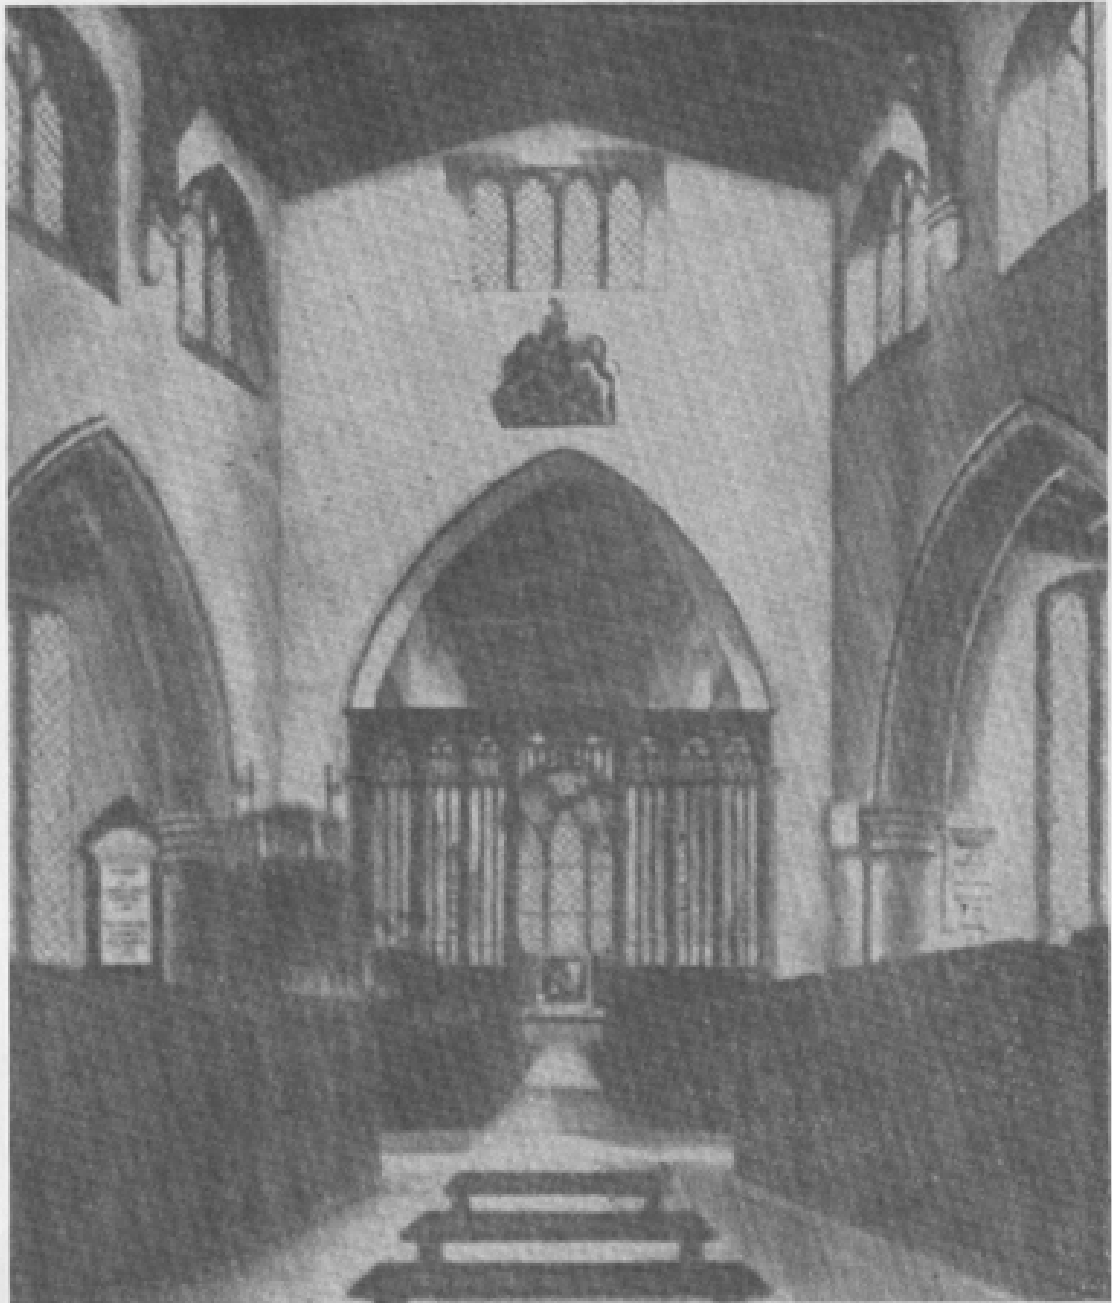

Fig 1—Bird's eye map of Deddington by Joseph Wilkins (from the east)

Fig 2—Stone effigy in the church

Fig 3— East end of Church (Joseph Wilkins)

Fig 4—West end of Church (Joseph Wilkins)

Fig 5.—Castle house when a farm

Fig 6—Nathaniel Stilgoe with his servant Thomas Hayward,
from a sepia drawing by Joseph Wilkins

Fig 7—The Pavillion (from a photograph)

Fig 8—Portrait of John Knibbs, Town Crier and Ale Taster
'by appointment of Court Leet'